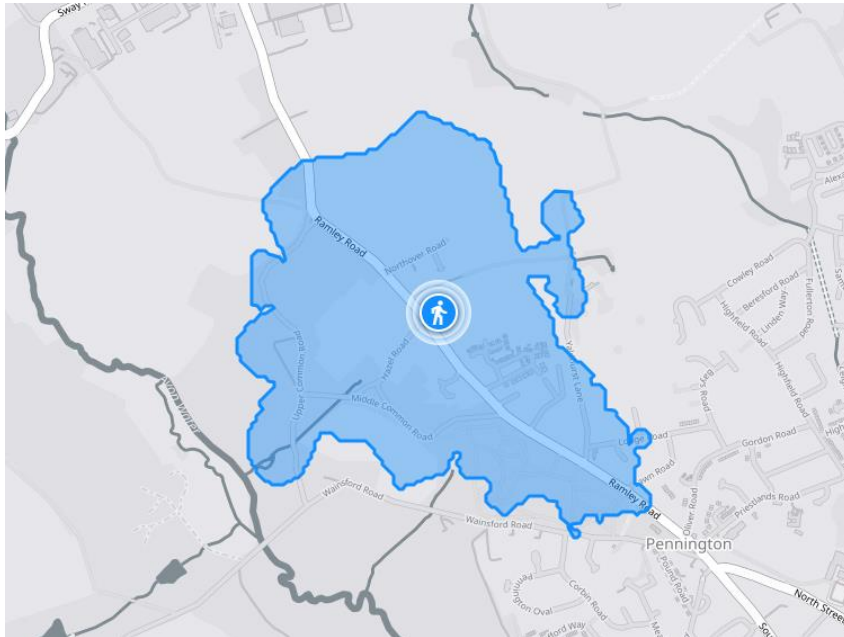

IT'S NOT JUST

WALKING

Park & Stride?

- We understand the walking is not always an option for some of our families. Do not worry a badge can still be earned!
- Park and Stride is where you park away from the school gates and carpark and walk only part of the journey.

How long do you need to walk?

- Anything over a 5 min walk from the school counts as park and stride.

5 minutes walkable

10 minutes walkable

Park and Stride location 1 recommended

Park and Stride location 2

Park and Stride location 2

WOW TRAVEL TRACKER

WOW TRAVEL TRACKER

WOW the WALK TO SCHOOL challenge

ENABLE NOTIFICATIONS

ENGLISH

SELECT CLASS

DASHBOARD