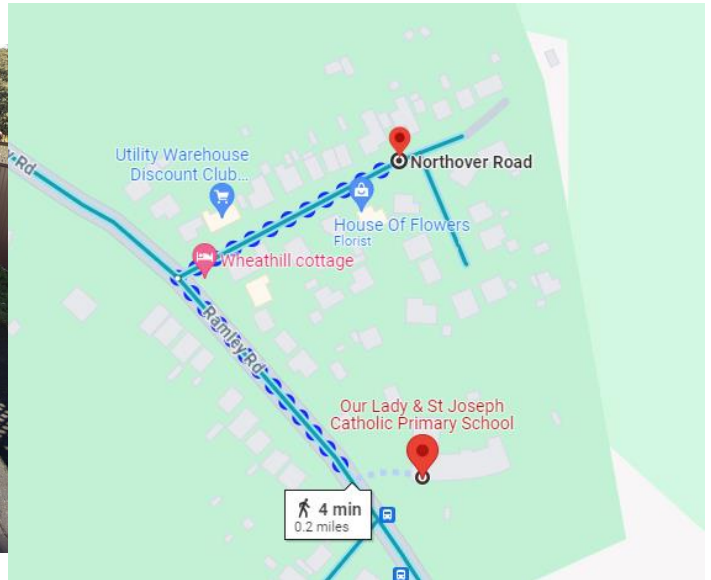

How long do you need to walk?

- Anything over a 5 min walk from the school counts as park and stride.

5 minutes walkable

10 minutes walkable

Park and Stride location 1 recommended

Park and Stride location 2

Park and Stride location 2

WOW TRAVEL TRACKER

WOW TRAVEL TRACKER

WOW the WALK TO SCHOOL challenge

ENABLE NOTIFICATIONS

ENGLISH

SELECT CLASS

DASHBOARD