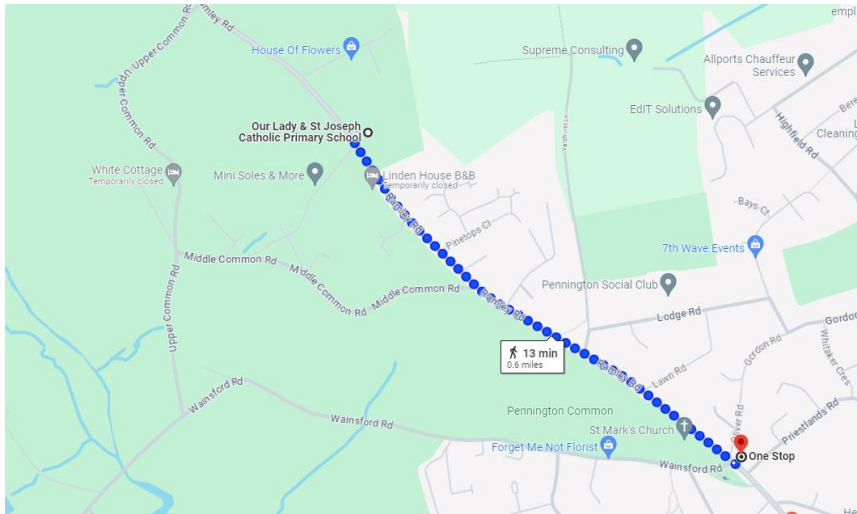

How long do you need to walk?

- Anything over a 5 min walk from the school counts as park and stride.

5 minutes walkable

10 minutes walkable

Park and Stride location 1 recommended

Park and Stride location 2

Park and Stride location 2

WOW TRAVEL TRACKER

WOW TRAVEL TRACKER

WOW the WALK TO SCHOOL challenge

ENABLE NOTIFICATIONS

ENGLISH

SELECT CLASS

DASHBOARD