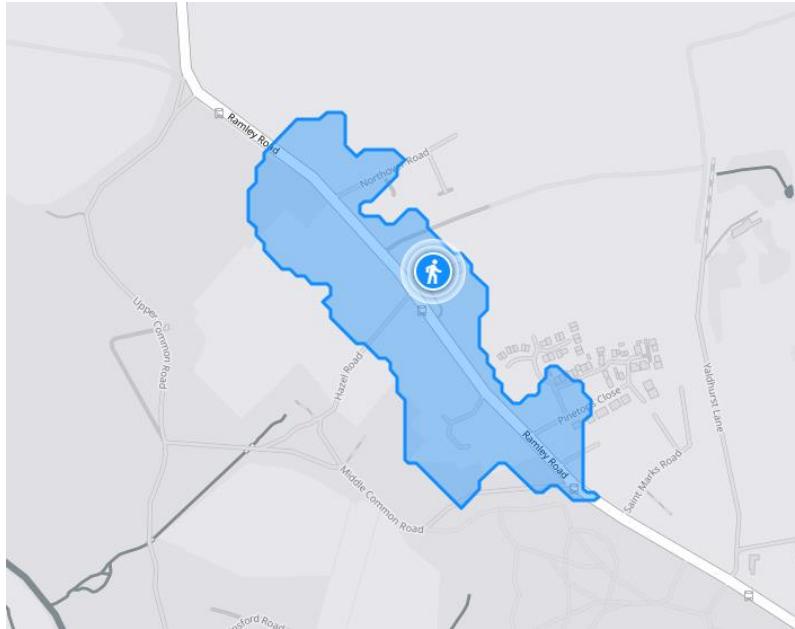

IT'S NOT JUST

WALKING

Park & Stride?

- We understand the walking is not always an option for some of our families. Do not worry a badge can still be earned!
- Park and Stride is where you park away from the school gates and carpark and walk only part of the journey.

How long do you need to walk?

- Anything over a 5 min walk from the school counts as park and stride.

5 minutes walkable

10 minutes walkable

Park and Stride location 1 recommended

Park and Stride location 2

Park and Stride location 2

WOW TRAVEL TRACKER

WOW TRAVEL TRACKER

WOW the WALK TO SCHOOL challenge

ENABLE NOTIFICATIONS

ENGLISH

SELECT CLASS

DASHBOARD