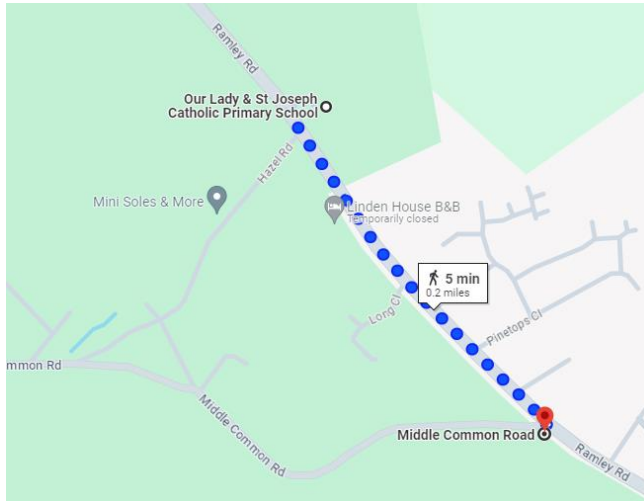

How long do you need to walk?

- Anything over a 5 min walk from the school counts as park and stride.

5 minutes walkable

10 minutes walkable

Park and Stride location 1 recommended

Park and Stride location 2

Park and Stride location 2

WOW TRAVEL TRACKER

WOW TRAVEL TRACKER

WOW the WALK TO SCHOOL challenge

ENABLE NOTIFICATIONS

ENGLISH

SELECT CLASS

DASHBOARD